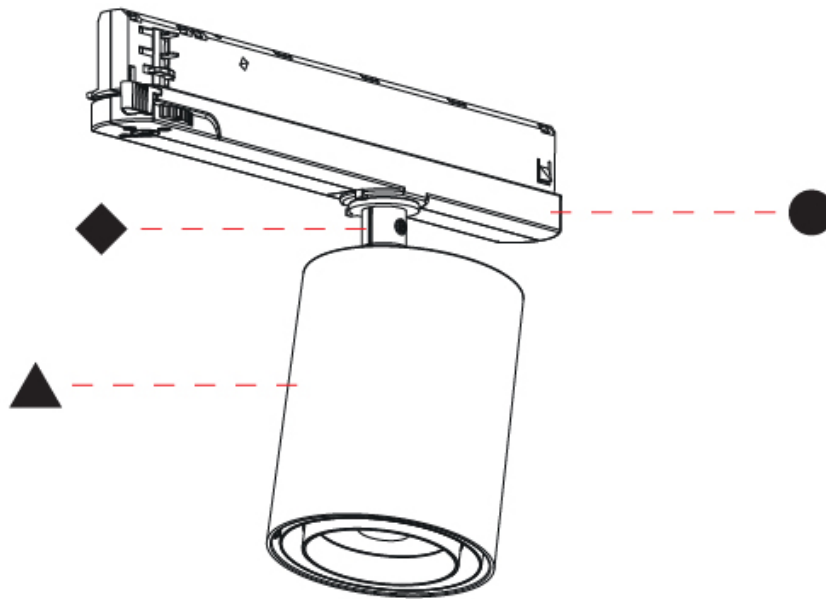

CENTRIQ IN FLEX TRACK

A3T221-

PROJECT _____

TYPE _____

SPECIFIER _____

QUANTITY _____

DATE _____

A